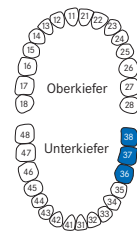

Routurier Extraction Forceps

Modern Therapy · Modern Instruments

These special extraction forceps allow you to access easily the lower molars because of its anatomic angulated shape and its slim and compact design. Especially capable for patients with a restricted mouth opening.

Karogriff · Handle with diamond profile

228L

Bestellmenge
 Order quantity

[]

Karogriff · Handle with diamond profile

228R

Bestellmenge
 Order quantity

[]